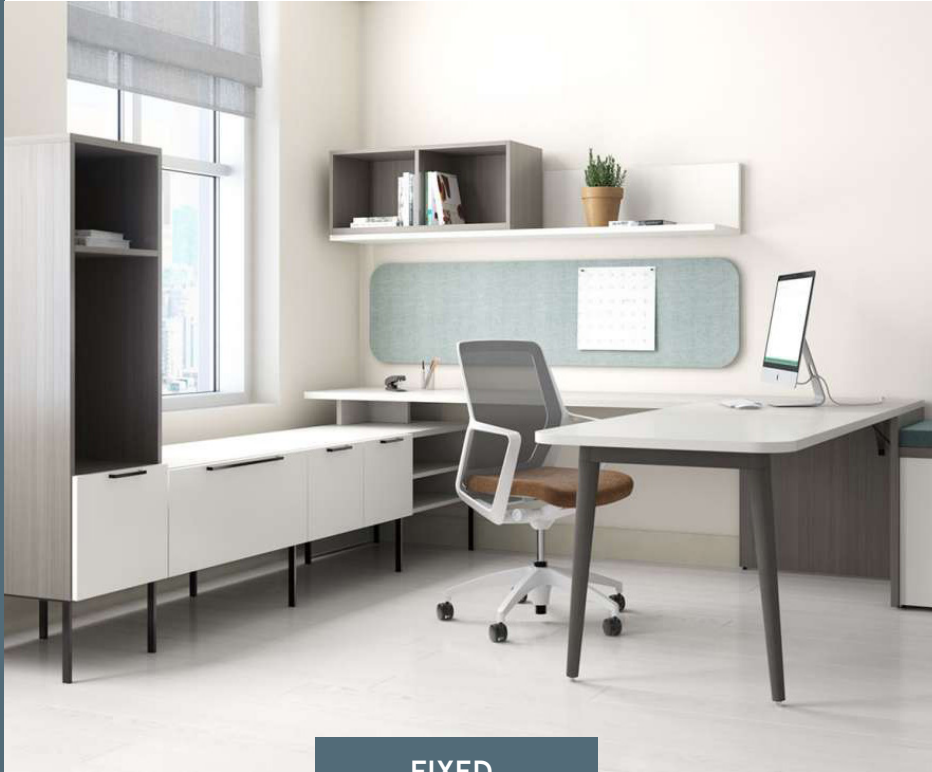

$30-$40 / SQ FT

PRIVATE OFFICE

FIXED

OFS "STAKS"